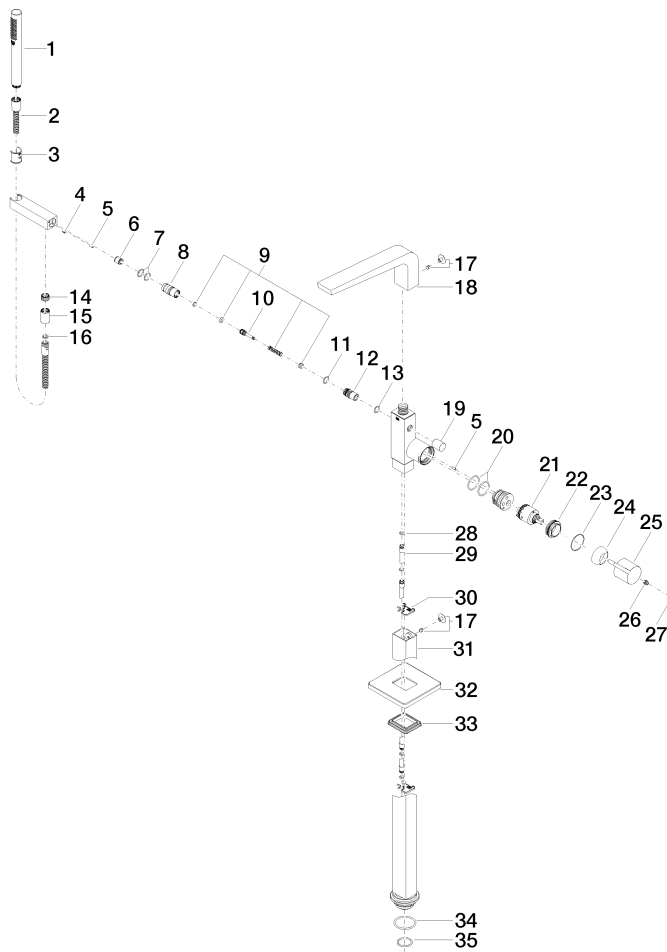

CL.1 Single-lever bath mixer with stand pipe for free-standing assembly with hand shower set - Chrome

CL.1

25 863 705

CL.1 Single-lever bath mixer with stand pipe for free-standing assembly with hand shower set - Chrome

CL.1

25 863 705

Spare parts list

No.	Item Number	Name	Quantity used	Delivery time
1	90 12 11 140 30-00	shower	1	10
2	90 30 02 072 00-00	Metal shower hose 1/2" x 3/8" x 1250 mm - Chrome	1	10
3	09 18 40 118 90	sleeve	1	2
4	09 31 11 058 90	pin	1	2
5	09 31 11 040 90	pin	3	2
6	90 23 01 141 00 90	back-flow preventer	1	2
7	90 14 10 010 00 90	seal	2	2
8	09 24 03 130-00	nipple	1	10
9	90 16 02 023 00 90	spring	1	2
10	09 31 09 094 20-00	pull-rod	1	10
11	90 14 10 055 00 90	seal	1	2
12	09 21 34 080-00	nipple	1	10
13	90 14 10 033 00 90	seal	1	2
14	09 24 03 069 90	nipple	1	2
15	90 21 02 069 00-00	cover	1	10
16	90 14 20 026 00 90	seal	1	2
17	04 31 20 034 00 90	plug	2	2
18	90 11 70 008 00-00	spout	1	10
19	09 20 71 031-00	handle	1	10
20	09 14 10 148 90	seal	2	2
21	90 15 05 039 00 90	cartridge	1	2
22	09 24 04 298 90	nut	1	2
23	09 14 10 037 90	seal	1	2
24	09 28 30 036-00	cover	1	10
25	09 20 67 014-00	handle	1	10
26	90 31 11 030 00 90	pin	1	2
27	90 31 20 087 00-00	plug	1	10
28	09 14 10 139 90	seal	2	2
29	04 28 22 025 00 90	connection	2	2
30	09 20 93 051 90	holder	2	2
31	04 28 22 024 00-00	pipe	1	10
32	09 27 71 011-00	rosette	1	10
33	09 14 03 107 90	seal	1	2
34	09 14 10 084 90	seal	1	2
35	09 14 10 018 90	seal	1	2